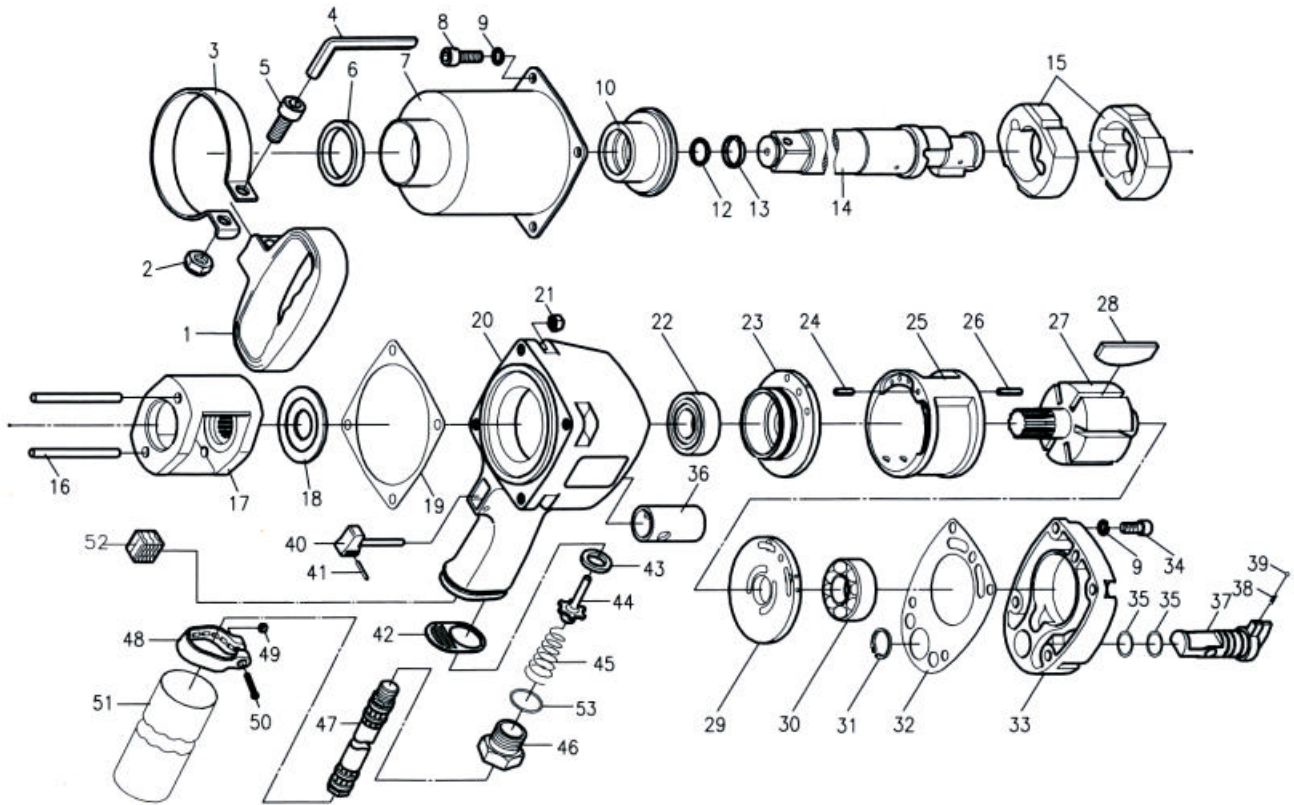

## GW-38T 1" Professional Air Impact Wrench

### PARTS LIST

✳ :Consuming Part

Item No.	Part No.	Description	Qty.	Item No.	Part No.	Description	Qty.
1	38T001	Handle	1	30	38T030	Ball Bearing	1
2	38T002	Lock Nut	1	31	38T031	Snap Ring	1
3	38T003	Clamper	1	32	38T032	Rear Gasket	1
4	38T004	Hex. Wrench	1	33	38T033	Rear Cover	1
5	38T005	Cap Screw	1	34	38T034	Cap Screw	4
6	38T006	Oil Seal	1	35	38T035	O-Ring	2
7	38T007	Hammer Case	1	36	38T036	Valve Sleeve	1
8	38T008	Cap Screw	4	37	38T037	Reverse Valve	1
9	38T009	Spring Washer	8	38	38T038	Spring	1
10	38T010	Anvil Bushing	1	39	38T039	Steel Ball	1
12	38T012	O-Ring	1	40	38T040	Trigger	1
13	38T013	Anvil Collar	1	41	38T041	Spring PIN	1
14	38T014A	2" Anvil	1	42	38T042	Exhaust Deflector	1
	38T014B	8" Anvil	1	43	38T043	Bushing	1
15	38T015	Hammer	2	44	38T044	Valve Stem	1
16	38T016	Hammer Pin	2	45	38T045	Spring	1
17	38T017	Hammer Cage	1	46	38T046A	Air Inlet (1/2" PF)	1
18	38T018	Rear Washer	1		38T046B	Air Inlet (1/2" PT)	1
19	38T019	Front Gasket	1		38T046C	Air Inlet (1/2" NPT)	1
20	38T020	Motor Housing	1	47	38T047A	Lead Hose (1/2"PF)	1
21	38T021	Lock Nut	4		38T047B	Lead Hose (1/2"PT)	1
22	38T022	Ball Bearing	1		38T047C	Lead Hose (1/2"NPT)	1
23	38T023	Front End Plate	1	48	38T048	Hose Clamper	1
24	38T024	Spring Pin	1	49	38T049	Hex. Nut	1
25	38T025	Cylinder	1	50	38T050	Round Head Screw	1
26	38T026	Spring Pin	1	51	38T051	Exhaust Hose	1
27	38T027	Rotor	1	52	38T052	Muffler	1
28	38T028	Rotor Blade	6	53	38T053	O-Ring	1
29	38T029	Rear End Plate	1				